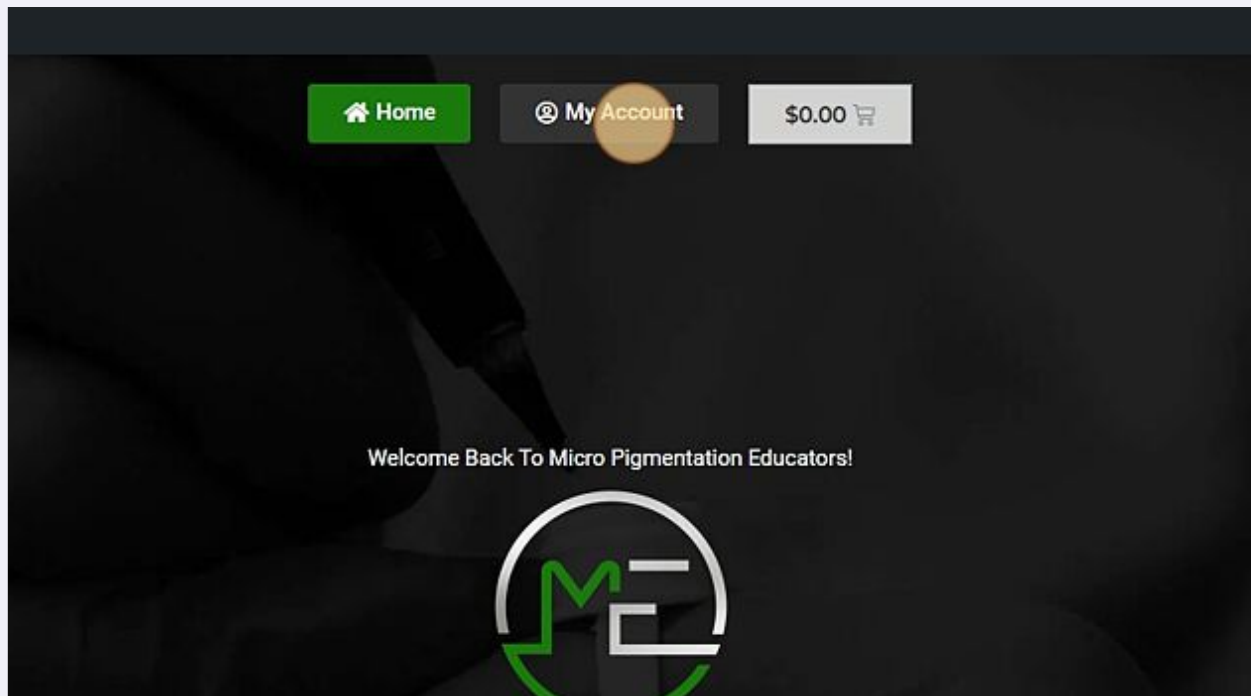

# How to Access Trainer Resource Guide

- 1 Navigate to your individual training portal using YOURNAMEHERE.mpeducators.com

- 2 After logging in, click "My Account"

3

Click "Trainer Resource Guide"